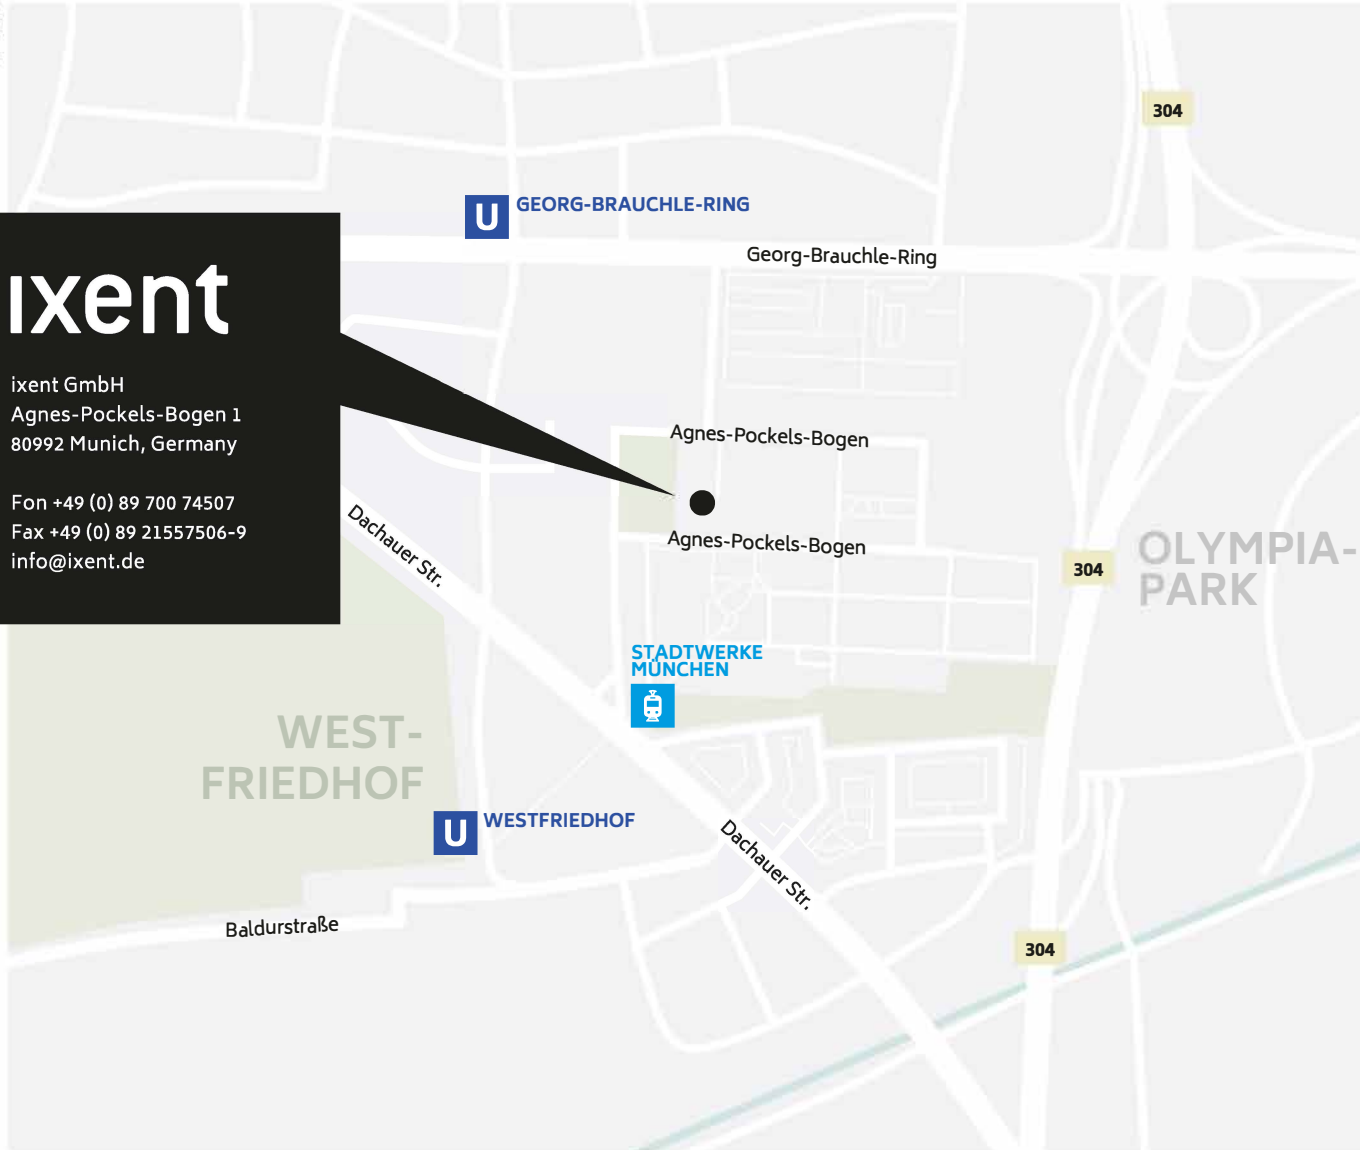

How To Find Us

MAP

ixent

ixent GmbH
Agnes-Pockels-Bogen 1
80992 Munich, Germany

Fon +49 (0) 89 700 74507
Fax +49 (0) 89 21557506-9
info@ixent.de

OFFICE

AIRPLANE:

- To Munich Airport (MUC)
- take the S8 suburban train in the direction of Herrsching to München Hauptbahnhof (HBF),
- take the underground U1 (direction Olympia Einkaufszentrum) to Westfriedhof.

PUBLIC TRANSPORT:

- Underground U1 (direction Olympia Einkaufszentrum) to Westfriedhof.
- Tram and bus stop Stadtwerke / Borstei.

CAR:

- Agnes-Pockels-Bow 1, 80992 Munich (Underground car park at the north entrance with the note „Anlieferung MTZ“)